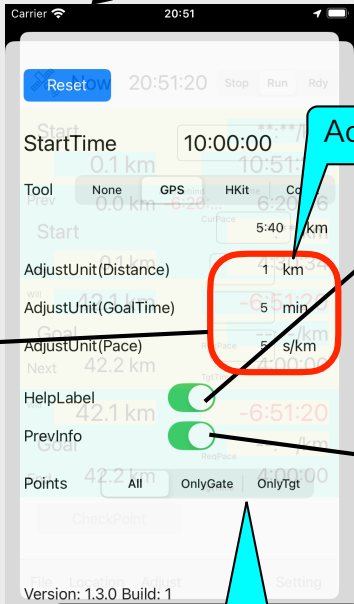

Menu for all

Previous point Info
Time and status.
Distance/Time/Pace
from prev.

Goal Time expected.
Remain Dist/Time
and Pace necessary

Adjust Distance
at check point

Go/Stop/Ready to Go

Distance/Time/Pace
from Start.

Next point Info
Time expected.
Remain Dist/Time
and Pace necessary

Gross or Net

Distance
Time/Pace

Check Points

Adjust
Distance.
Check Point
Goal Time

Display Mode
Gate/Target

Hide labels

Hide prev info