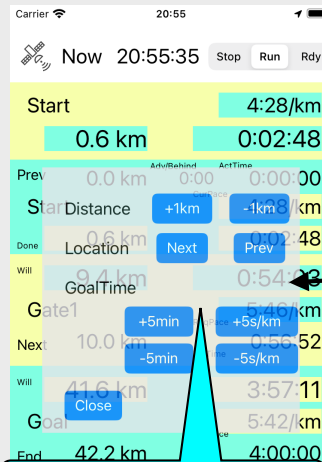

Menu for all

Previous point Info
Time and status.
Distance/Time/Pace
from prev.

Goal Time expected.
Remain Dist/Time
and Pace necessary

Adjust Distance
at check point

Go/Stop/Ready to Go

Distance/Time/Pace
from Start.

Next point Info
Time expected.
Remain Dist/Time
and Pace necessary

Gross or Net

Distance
Time/Pace

Check Points

Adjust
Distance.
Check Point
Goal Time

Display Mode
Gate/Target

Hide labels

Hide prev info