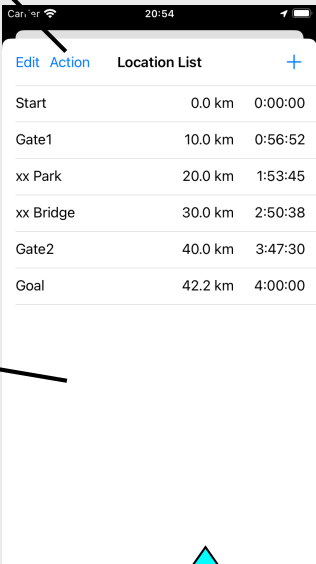

Menu for all

Previous point Info
Time and status.
Distance/Time/Pace
from prev.

Goal Time expected.
Remain Dist/Time
and Pace necessary

Adjust Distance
at check point

Go/Stop/Ready to Go

Distance/Time/Pace
from Start.

Next point Info
Time expected.
Remain Dist/Time
and Pace necessary

Gross or Net

Distance
Time/Pace

Check Points

Adjust
Distance.
Check Point
Goal Time

Display Mode
Gate/Target

Hide labels

Hide prev info