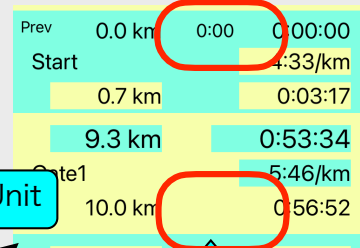

Next point Info
Time expected.
Remain Dist/Time
and Pace necessary

Gross or Net

Distance
Time/Pace

Check Points

Adjust
Distance.
Check Point
Goal Time

Display Mode
Gate/Target

Hide labels

Hide prev info