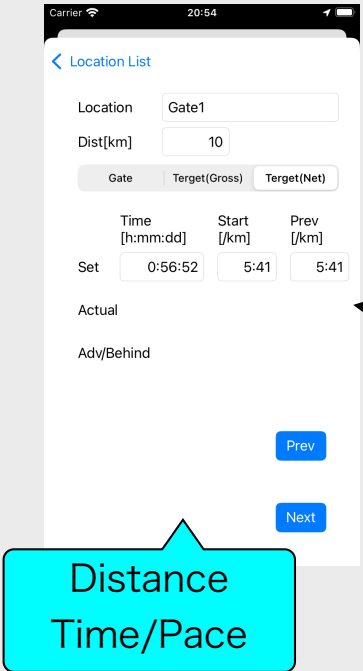

Menu for all

Previous point Info
Time and status.
Distance/Time/Pace
from prev.

Goal Time expected.
Remain Dist/Time
and Pace necessary

Adjust Distance
at check point

Go/Stop/Ready to Go

Distance/Time/Pace
from Start.

Next point Info
Time expected.
Remain Dist/Time
and Pace necessary

Gross or Net

Distance
Time/Pace

Check Points

Adjust
Distance.
Check Point
Goal Time

Display Mode
Gate/Target

Hide labels

Hide prev info