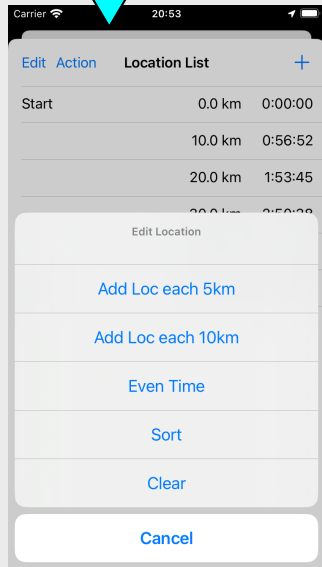

Menu for all

Previous point Info
Time and status.
Distance/Time/Pace
from prev.

Goal Time expected.
Remain Dist/Time
and Pace necessary

Adjust Distance
at check point

Go/Stop/Ready to Go

Distance/Time/Pace
from Start.

Next point Info
Time expected.
Remain Dist/Time
and Pace necessary

Gross or Net

Distance
Time/Pace

Check Points

Adjust
Distance.
Check Point
Goal Time

Display Mode
Gate/Target

Hide labels

Hide prev info